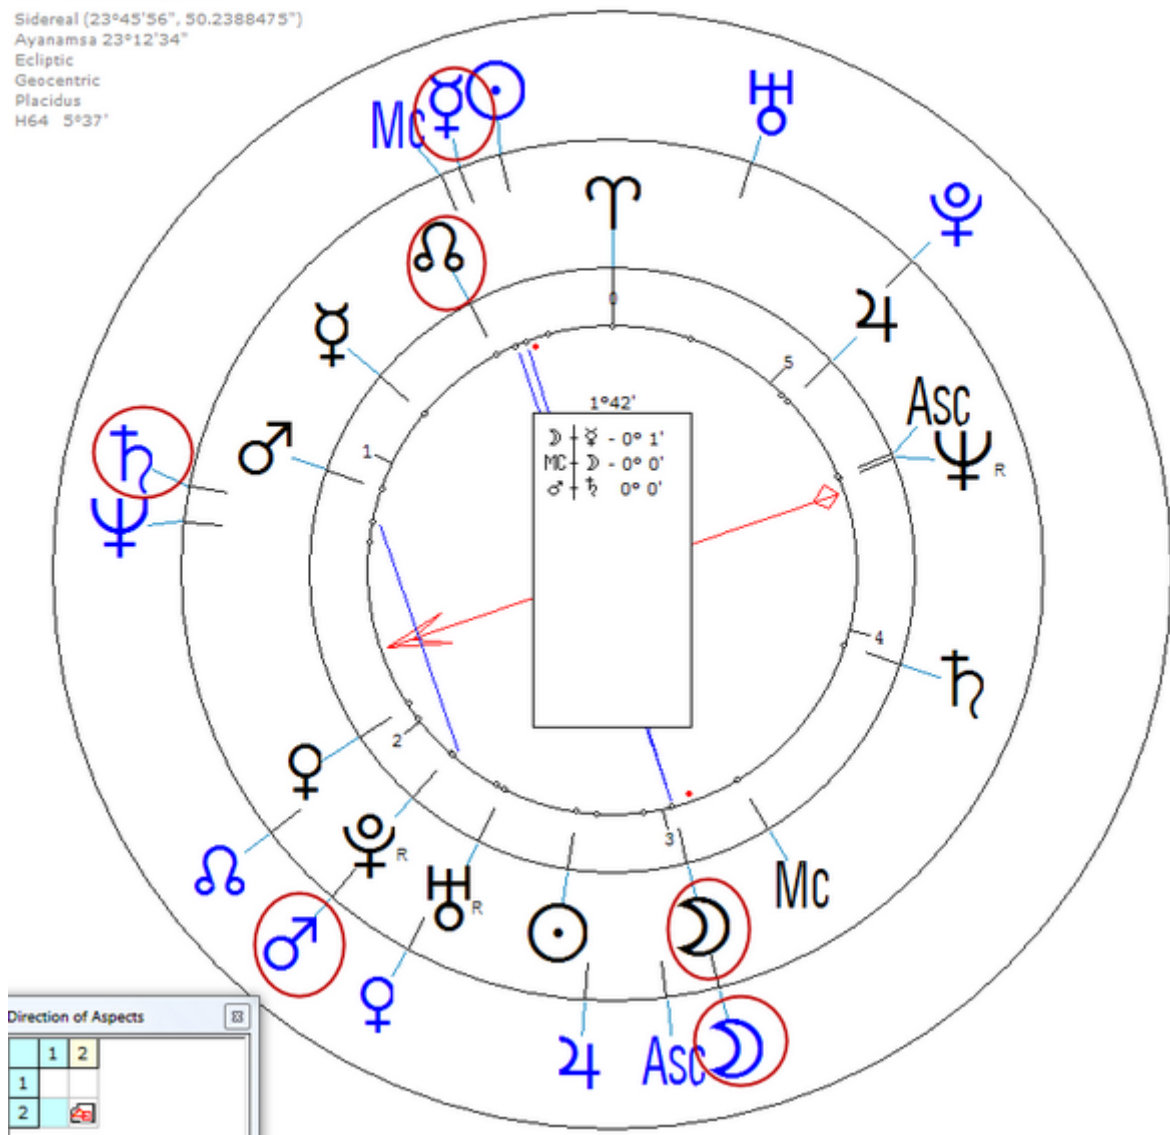

McTague, Mark

1 March 1960 at 05:09 (= 05:09 AM)Morris, Illinois, 41n21, 88w25
American suicide case.

<https://www.astro.com/astro-databank/McTague,_Mark>

Death by Suicide February 1991 in North Hollywood(Shot self in mouth,
age 29)

Progressed Lunar Return (Harmonic 64)

Lunar $\sigma/\hbar =$ Lunar $\mathcal{D}/\text{♀} = \mathcal{D}_n/\delta_n$

Lunar $\mathcal{D}/\delta =$ Lunar $\sigma/\text{♃} = \sigma_n/\hbar_n$

McTague, Mark
1 March 1960 Tue 5:09 (GMT-6) 41°21'26"N 88°25'16"W
Morris IL, Grundy, USA
Sidereal (23°45'56", 50.2388475°)
Ayanamsa 23°12'34"
Ecliptic
Geocentric
Placidus
H64 5°37'